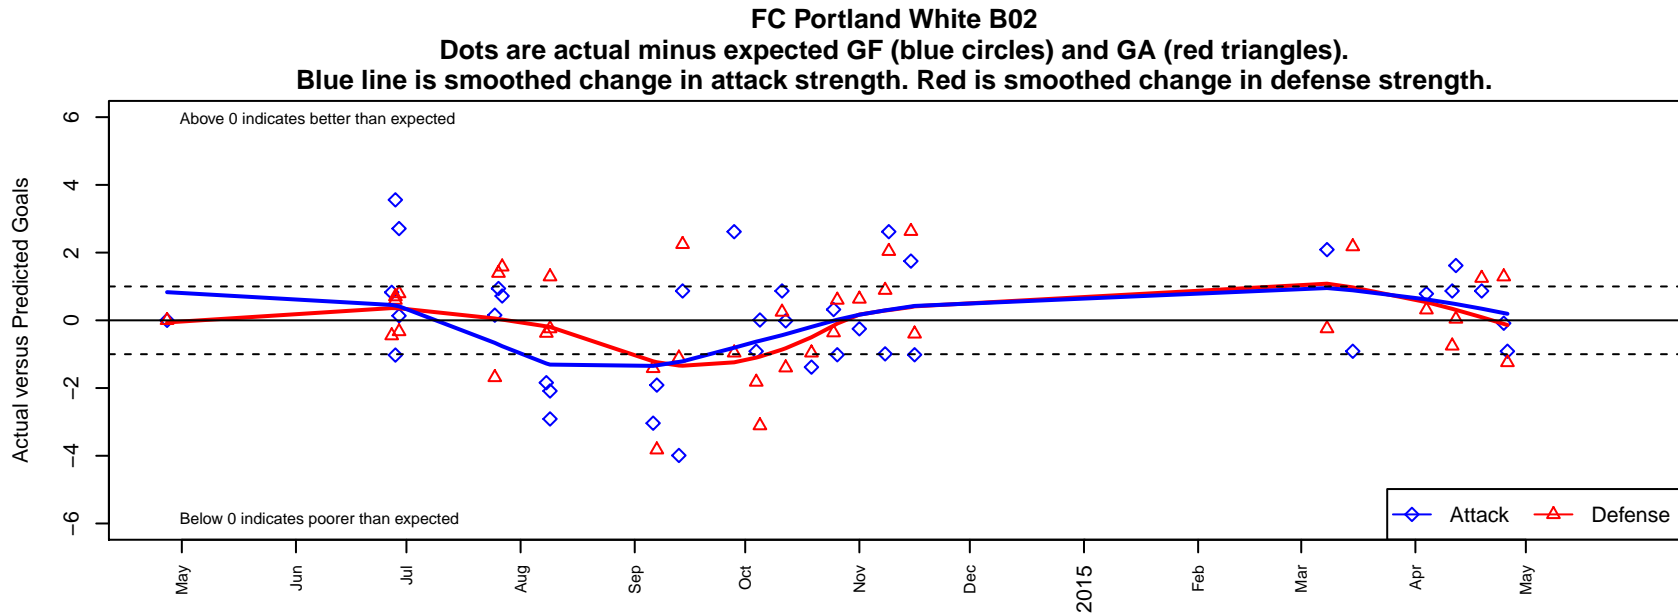

FC Portland White B02

FC Portland
 Portland, OR
 B02 total strength=560
 attack=0.7 defense=0.27
 fall league = OPL 1st Div U12
 spr league = Spr OPL Crater Lake Div U12

alt names used:
 FC Portland B02 White
 FCP 02B White
 FC PORTLAND FCP B02 WHITE (OR)
 FC Portland Academy 2002 Boys White
 FC Portland Academy 2002 Boys White
 FC Portland Academy 2002 Boys White

**attack and defense variance (black dot)
relative to other teams
and top 10 in region**

**attack and defense rating
relative to others at age
and all opponents in last 13 months**

Performance relative to 13 month average