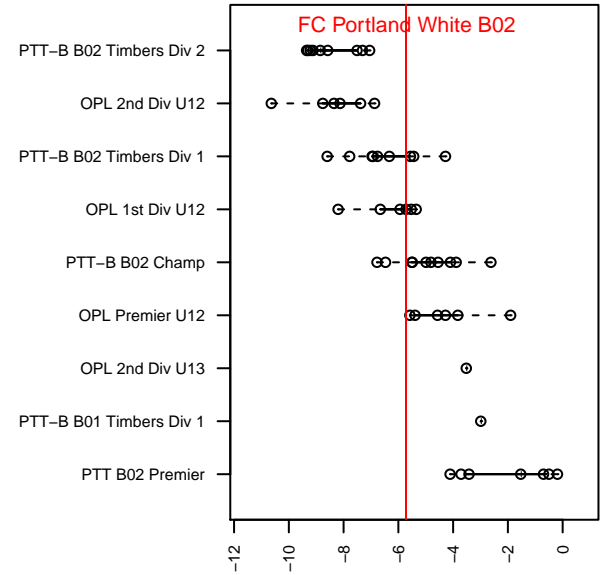

FC Portland White B02

FC Portland
 Portland, OR
 B02 total strength=560
 attack=0.7 defense=0.27
 fall league = OPL 1st Div U12
 spr league = Spr OPL Crater Lake Div U12

alt names used:
 FC Portland B02 White
 FCP 02B White
 FC PORTLAND FCP B02 WHITE (OR)
 FC Portland Academy 2002 Boys White
 FC Portland Academy 2002 Boys White
 FC Portland Academy 2002 Boys White

Venues played:
 2013 Spr OPL Nehalem Division U11
 2014 Clash At the Border Gold/Silver U12
 2014 Oswego Nike Cup Gold U12
 2014 Chinook Cup Silver U12
 2014 OPL First Division U12
 2014 Directors Cup OPL Silver U12
 2014 Spr OPL Crater Lake Division U12

**attack and defense variance (black dot)
relative to other teams
and top 10 in region**

**attack and defense rating
relative to others at age
and all opponents in last 13 months**

Performance relative to 13 month average